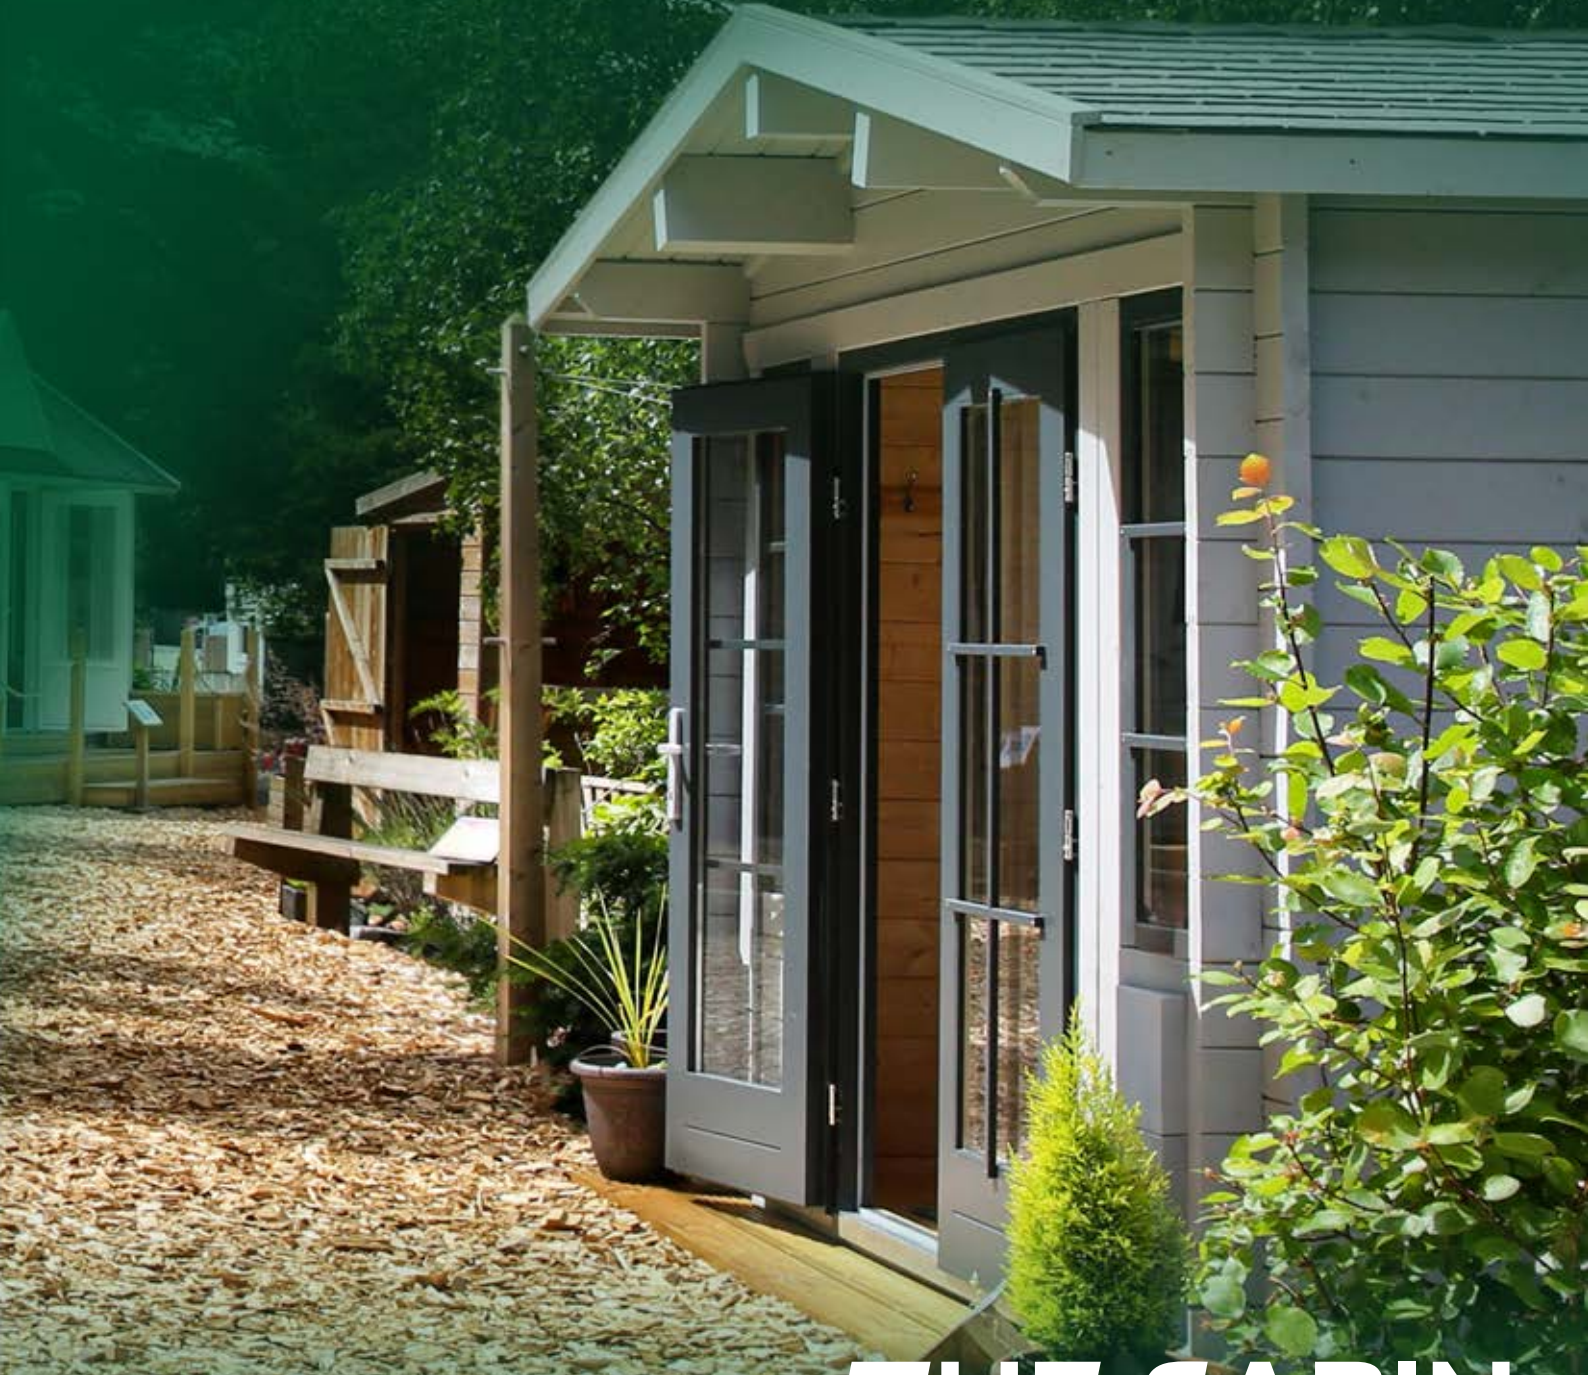

**RELAX
WORK
PLAY**

EARNSHAWS

GOOD WITH WOOD, GREAT IN YOUR GARDEN!

**THE CABIN
COLLECTION**

jobearnshaw.co.uk

Relax Work Play

How will you use yours?

- GYM
- STUDY
- SAUNA
- CHILL OUT ROOM
- PLAYROOM
- GARDEN ROOM
- SUMMER HOUSE
- MAN SHED
- SHE SHED
- HOME OFFICE
- HOME BAR
- WORKSHOP
- STUDIO
- OUTDOOR DINING
- GOLF SIMULATOR

Looking for the comfort and versatility of a cabin combined with oodles of secure storage space?

Look no further than the handsome and space saving Elder – a combined cabin and storage shed!

The supremely flexible Elder provides a secure place to store your garden essentials, and a space for you to unleash your creativity and create a cosy retreat or a functional workspace.