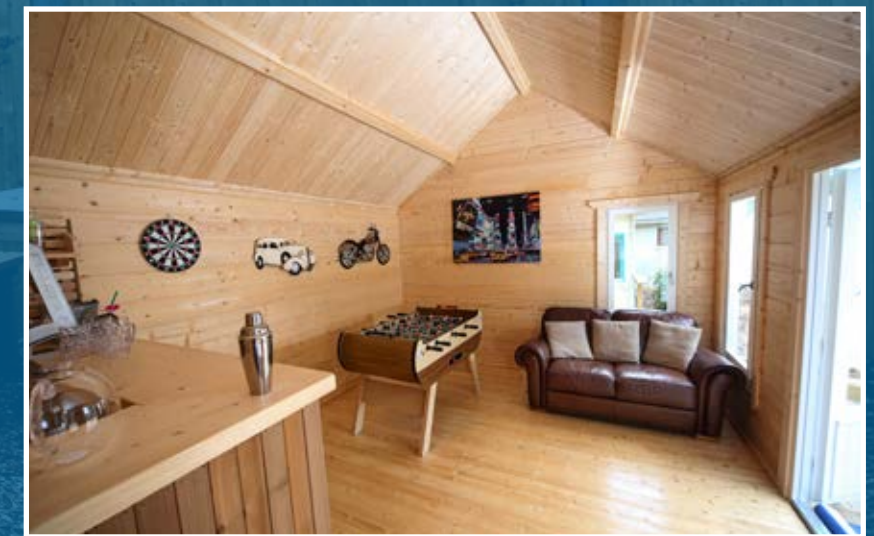

HAZEL

Make a real impression

Eye catching style

Spacious and supremely versatile

The Hazel Clock House is the flagship of our new range.

On the outside, the clockhouse design has real presence, and inside the abundant space with high ceilings makes this cabin suitable for just about any purpose!

Whether you're dreaming of a place to entertain guests, or you are a modern professional requiring a work-from-home studio, the Hazel can become a true living space in your garden.

At Earnshaws, we've developed our new Cabin Collection to ensure that whatever you have in mind for your log cabin, we can create the perfect building for you.